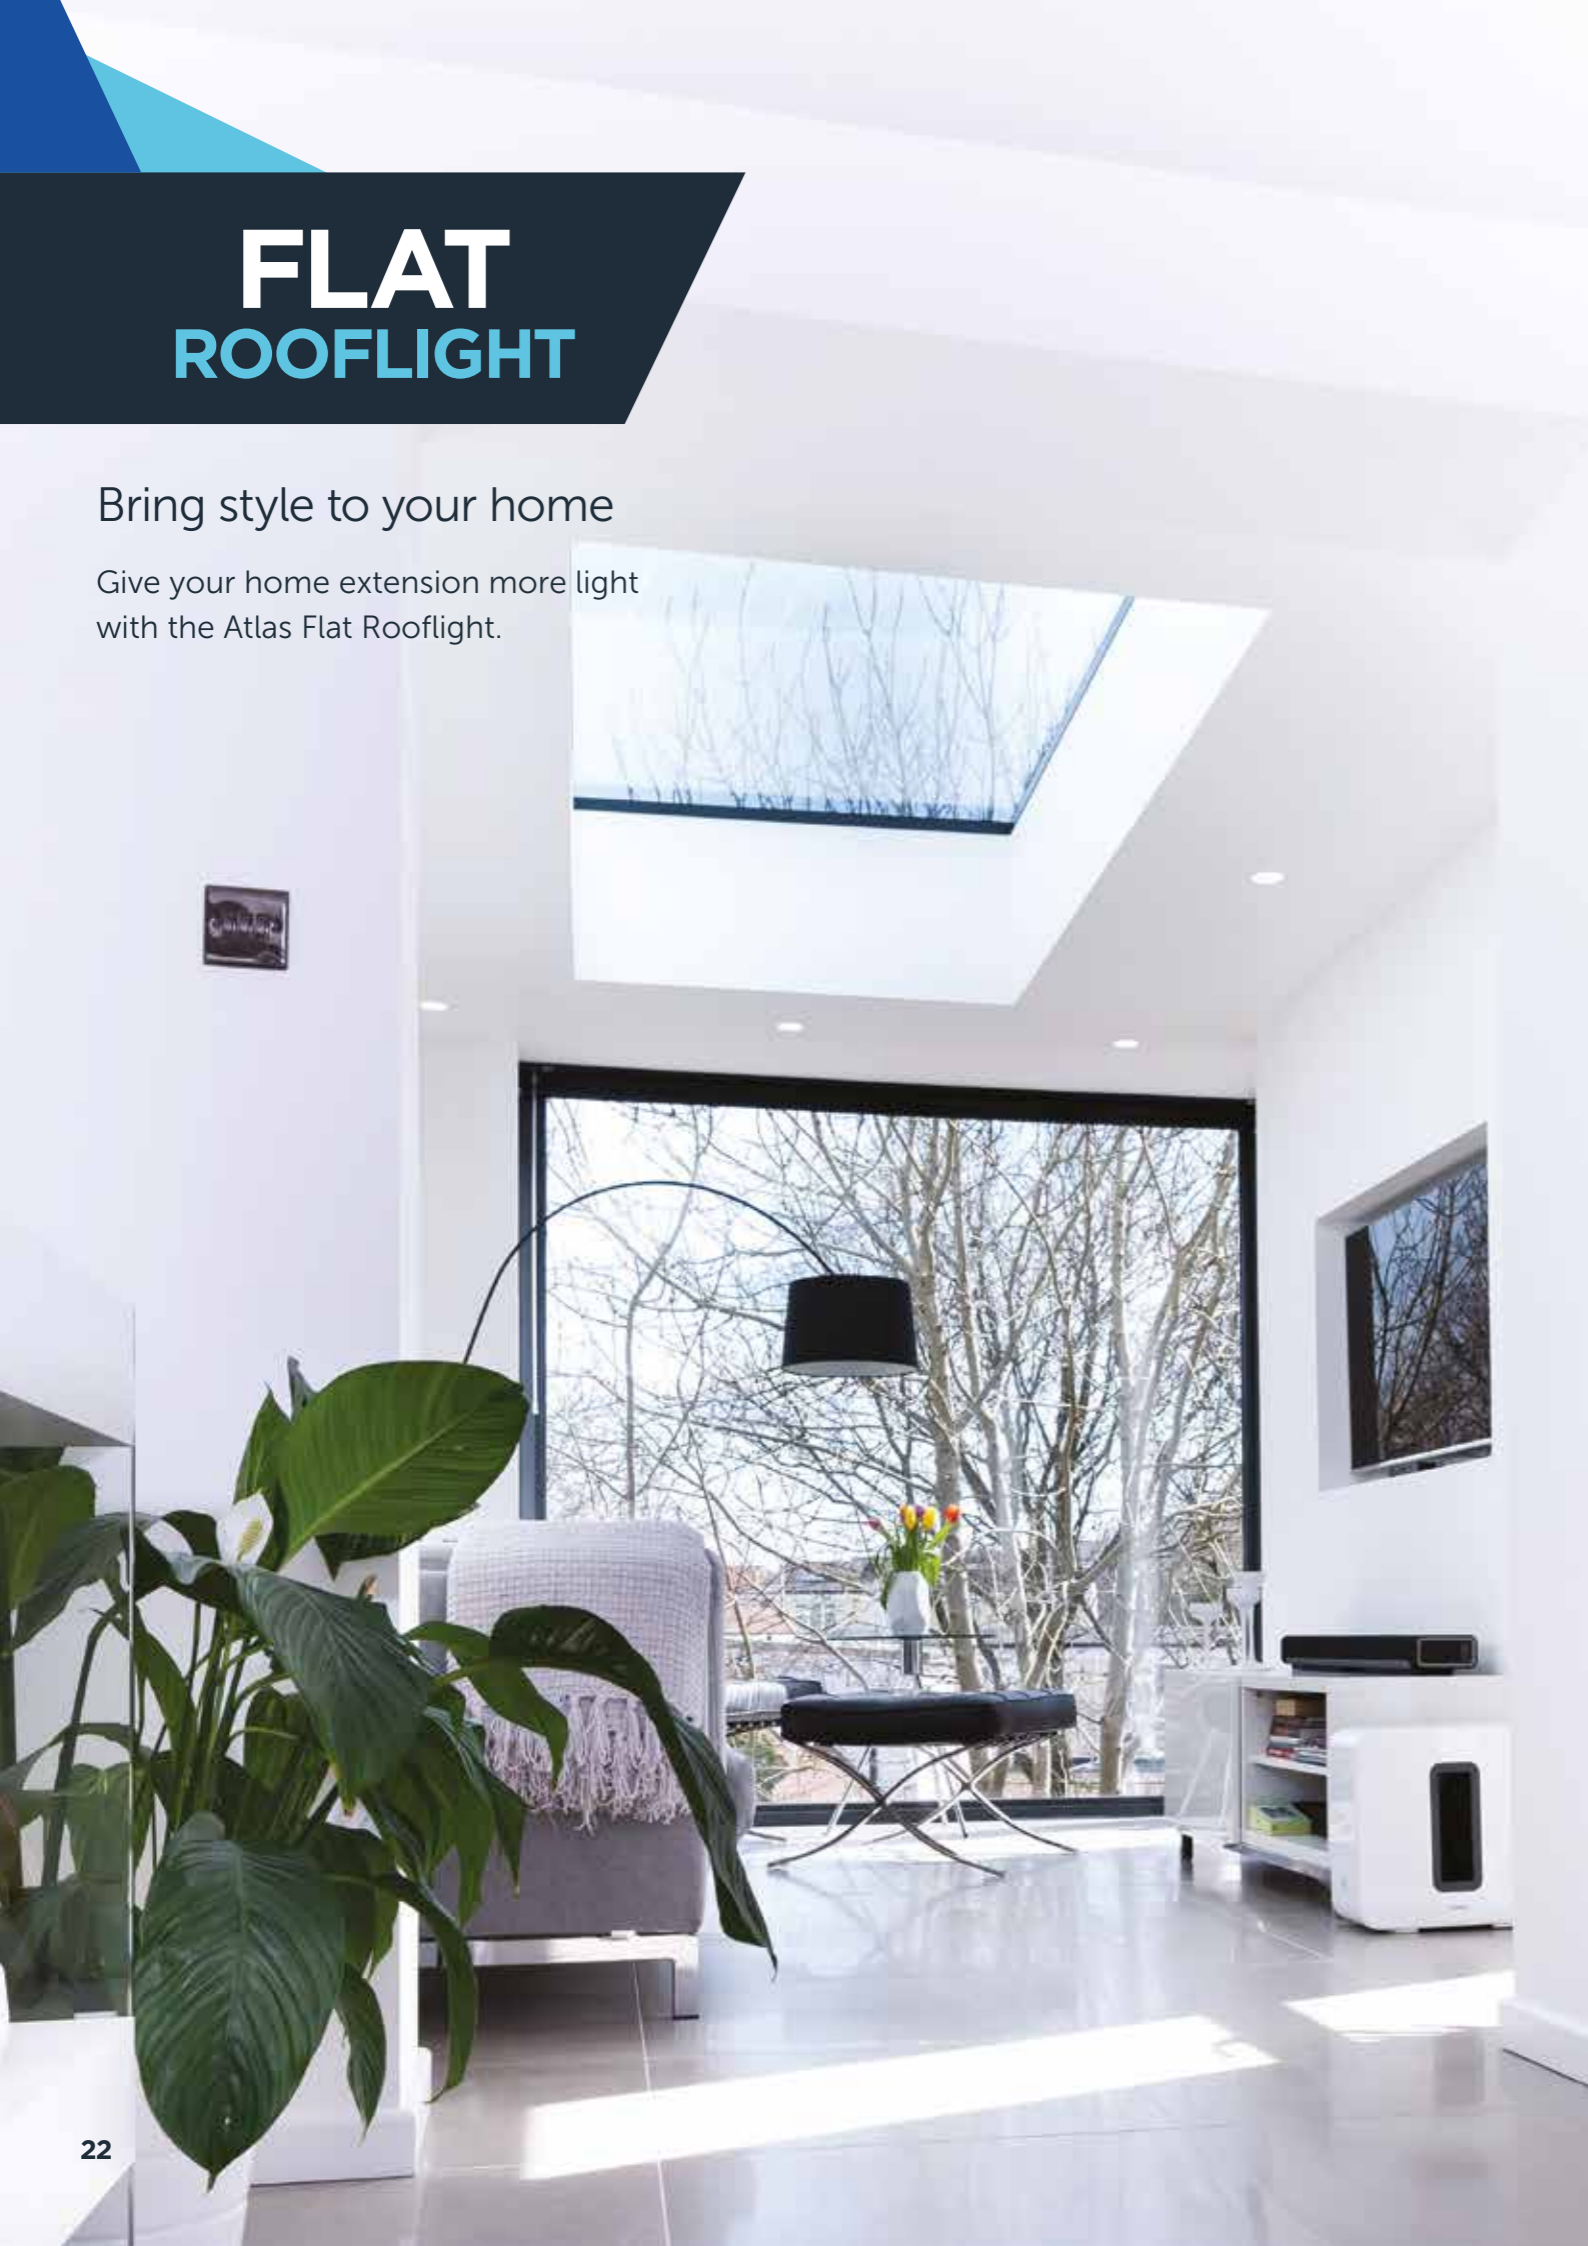

FLAT ROOFLIGHT

Bring style to your home

Give your home extension more light with the Atlas Flat Rooflight.