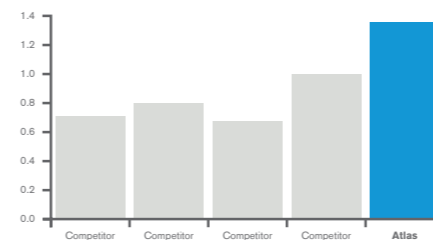

Kn/m2 (Wind and Snowloading Values)

+ KEY BENEFITS

With thermal insulation performance that's twice as good as the competition, you can enjoy:

- Comfortable, year-round room use
- Reduced risk of condensation
- Lower heating and air conditioning bills

*Independent tests show that Atlas offers the best thermal and strength performance available in the UK domestic conservatory market.