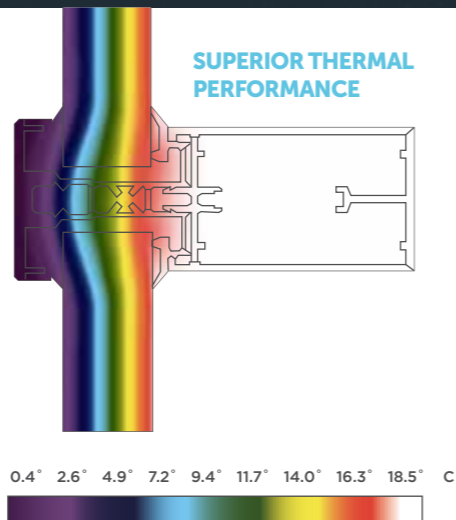

COOLER IN SUMMER WARMER IN WINTER

Why compromise excellent double or triple glazing performance? Choose the best insulated rafters in the industry with Atlas roof profile*.

The Atlas rafter is twice as thermally efficient as its nearest competitor. Upgrade to triple glazing to be 3 times as efficient.

Overall U Value can be as low as 0.7 when triple glazed or 1.2 when double glazed.

Units incorporate argon gas, a safe and inert gas that improves insulation, and warm edge spacer bar technology that reduces 'cold spots' and condensation, avoiding formation of unsightly mould while improving thermal insulation.

A combination of low emissivity inner glass and argon gas filling means the Atlas solar control glass gives twice the insulation of ordinary double glazing, which reduces energy costs and keeps your conservatory warmer in winter.

TWICE AS EFFICIENT

U Values of Rafters of Leading Manufacturers

CHOOSE AN ATLAS ROOF AND BENEFIT FROM SUPREME STRENGTH:

- Ability to withstand 33% greater 'live loads' such as snow or wind than other roofs
- Larger span roofs are reinforced internally meaning no unsightly 'bolster bars'
- Peace of mind with the investment in a roof you can admire for many years