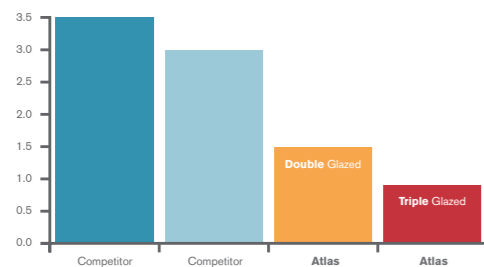

COOLER IN SUMMER WARMER IN WINTER

Why compromise excellent double or triple glazing performance? Choose the best insulated rafters in the industry with Atlas roof profile*.

The Atlas rafter is twice as thermally efficient as its nearest competitor. Upgrade to triple glazing to be 3 times as efficient.

Overall U Value can be as low as 0.7 when triple glazed or 1.2 when double glazed.

Units incorporate argon gas, a safe and inert gas that improves insulation, and warm edge spacer bar technology that reduces 'cold spots' and condensation, avoiding formation of unsightly mould while improving thermal insulation.

A combination of low emissivity inner glass and argon gas filling means the Atlas solar control glass gives twice the insulation of ordinary double glazing, which reduces energy costs and keeps your conservatory warmer in winter.

TWICE AS EFFICIENT

U Values of Rafters of Leading Manufacturers

CHOOSE AN ATLAS ROOF AND BENEFIT FROM SUPREME STRENGTH:

- Ability to withstand 33% greater 'live loads' such as snow or wind than other roofs
- Larger span roofs are reinforced internally meaning no unsightly 'bolster bars'
- Peace of mind with the investment in a roof you can admire for many years